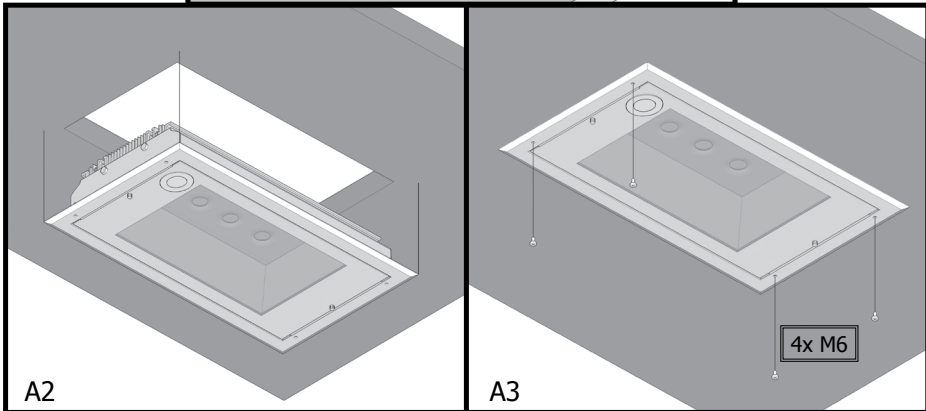

Optima®  
LED canopy fixture Optima® with energy management system  
***Installation Guide***

Installation Way A

Installation Way B

Package Contents		
A		1x
B		1x
		2x

A

B

TECHLUMEN  
LED LIGHTING

TECHLUMEN  
LED LIGHTING