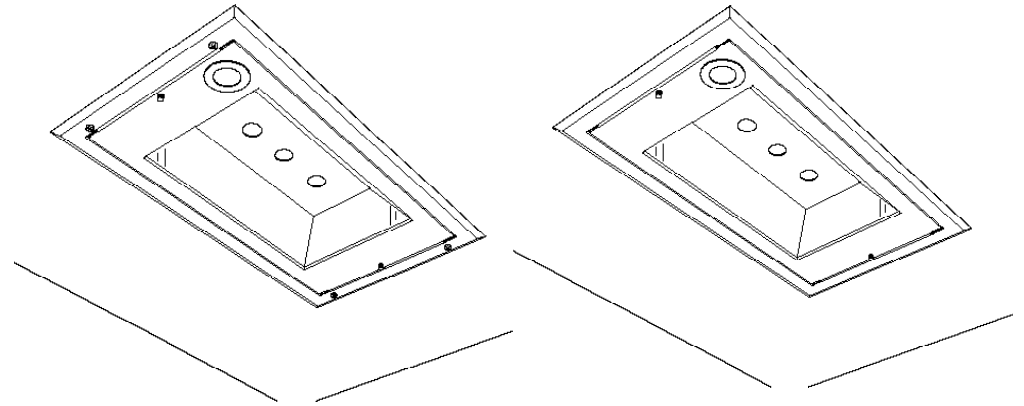

Optima®  
LED canopy fixture Optima® with energy management system  
***Installation Guide***

Installation Way A

Installation Way B

Package Contents		
A		1x
B		1x
		2x

A

B

TECHLUMEN  
LED LIGHTING

TECHLUMEN  
LED LIGHTING