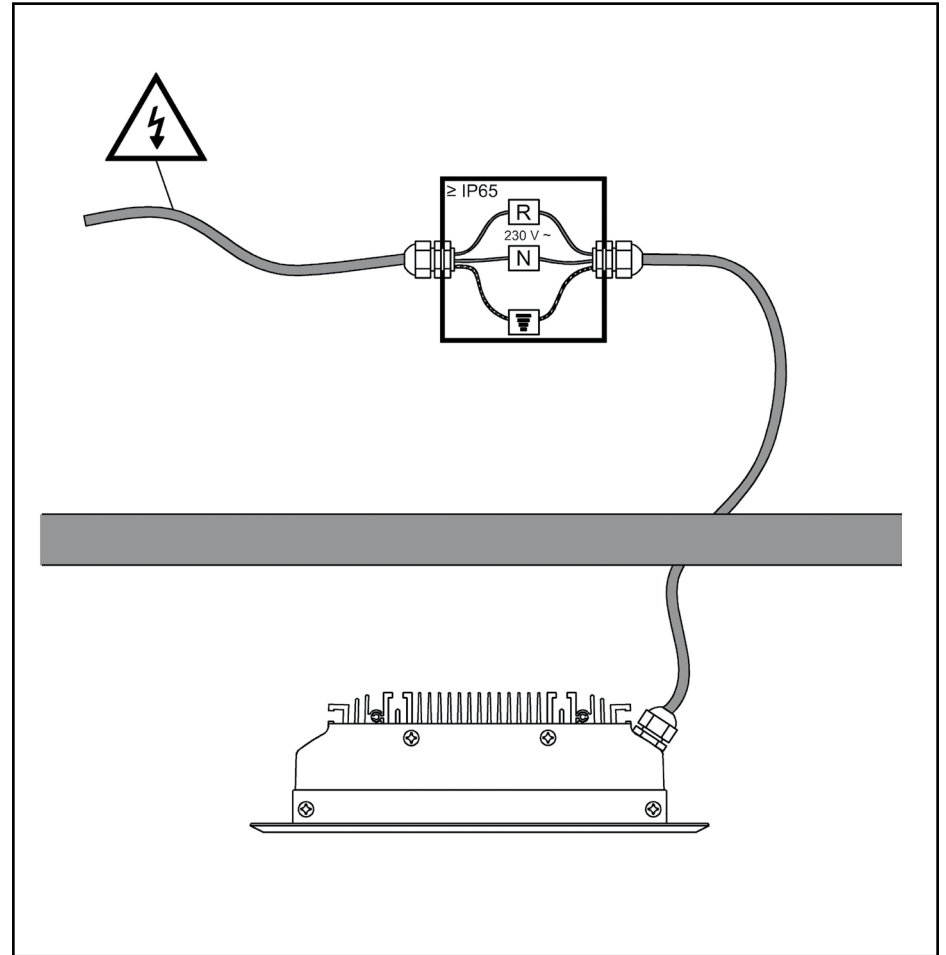

Optima®  
LED canopy fixture Optima® with energy management system  
***Installation Guide***

Installation Way A

Installation Way B

Package Contents		
A		1x
B		1x
		2x

A

B

TECHLUMEN  
LED LIGHTING

TECHLUMEN  
LED LIGHTING