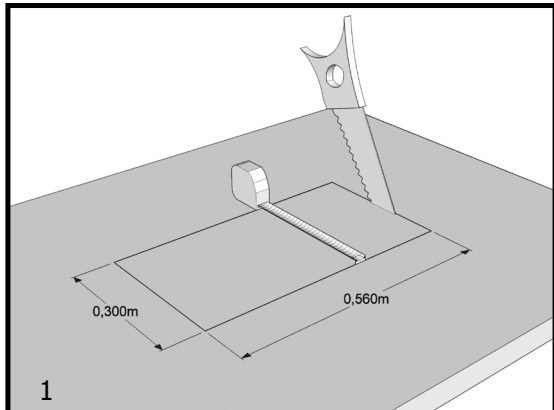

Optima®  
LED canopy fixture Optima® with energy management system  
***Installation Guide***

Installation Way A

Installation Way B

Package Contents		
A		1x
B		1x
		2x

A

B

TECHLUMEN  
LED LIGHTING

TECHLUMEN  
LED LIGHTING