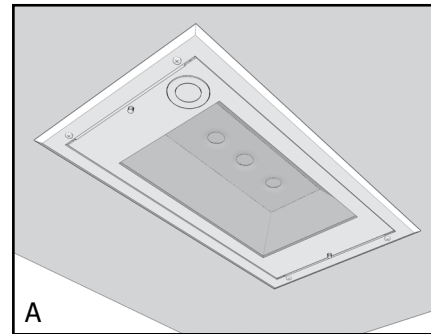

Optima®  
LED canopy fixture Optima® with energy management system  
***Installation Guide***

Installation Way A

Installation Way B

Package Contents		
A		1x
B		1x
		2x

A

B

TECHLUMEN  
LED LIGHTING

TECHLUMEN  
LED LIGHTING