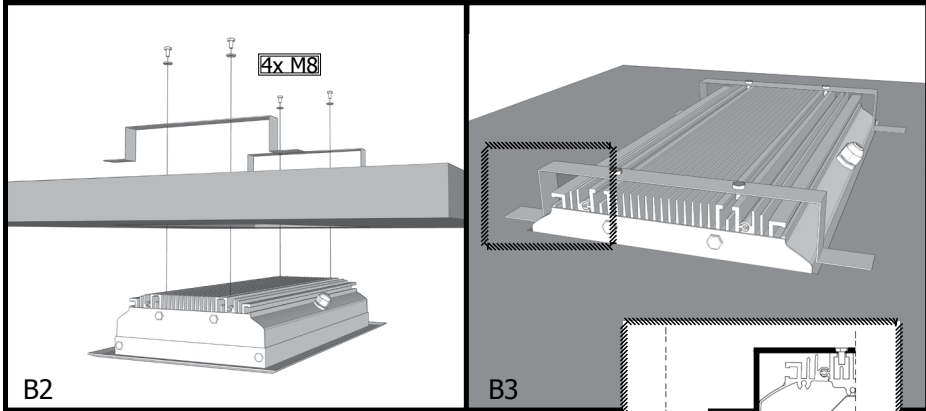

Optima®  
LED canopy fixture Optima® with energy management system  
***Installation Guide***

Installation Way A

Installation Way B

Package Contents		
A		1x
B		1x
		2x

A

B

TECHLUMEN  
LED LIGHTING

TECHLUMEN  
LED LIGHTING