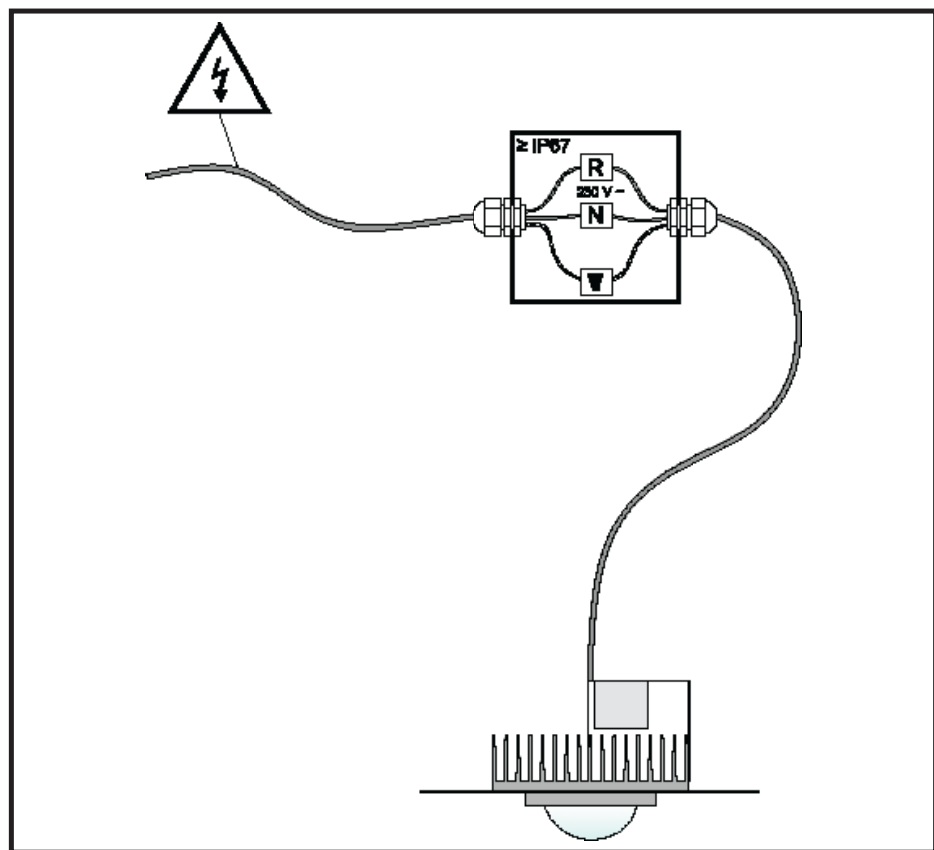

LCP  
LED canopy light LCP  
***Installation Guide***

Installation Way **A**

Installation Way **B**

**A**

4 x M6

A1

A2

B