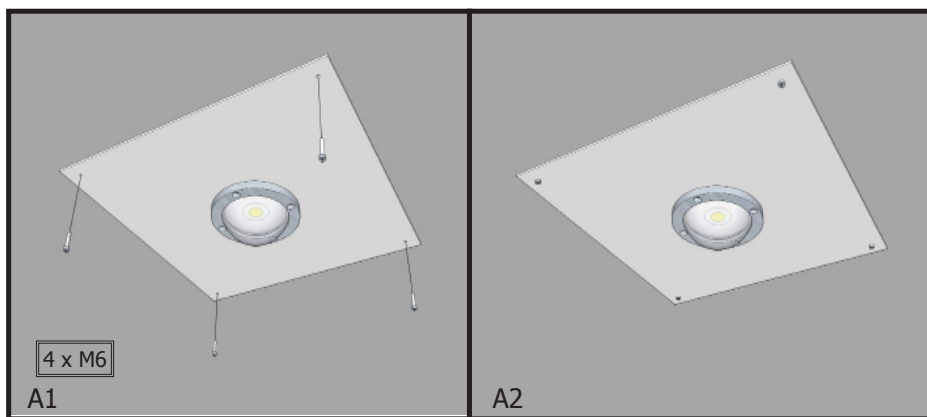

LCP  
LED canopy light LCP  
***Installation Guide***

Installation Way **A**

Installation Way **B**

**A**

4 x M6

A1

A2

B