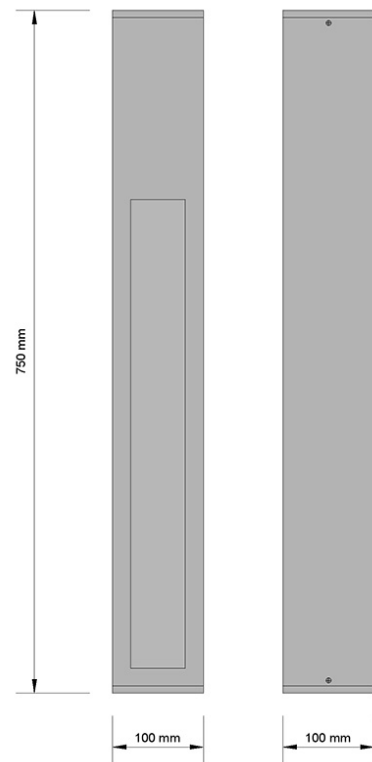

Pathway LED Light

VOLA

Techlumen© VOLA LED fixtures offer a discrete indirect lighting.

They are lightweight made from aluminium and can be painted in any RAL colour with excellent durability.

VOLA are produced in 6W, 9W and 12W versions. They are suitable for garden and path lighting.

Dimensions

Type	VOLA Series
Luminus Power	592 lm - 1648 lm
Power	6W - 12W
Ambient Temperature	-30 °C - + 50 °C
Efficacy	98 - 141 lm/W
Power Factor	0,95
CRI	70 - 80
CCT	2700K - 6500K
IP Rating	IP65
Body	Aluminium
Finishing	Powder coating / RAL selection
Dimensions	750mm x 100mm x 100mm
Weight	1.9 Kg
Warranty	5 years
Compliances:	EN 60598-1:2014+AMD1:2017 EN 60598-2-1:1979 +A1:1987 EN 60598-2-3:2003 +A1:2011 EN 55015:2006 + A1:2007 +A2:2009 EN 61547:2009 EN 61000-3-2:2006 + A1:2009 + A2:2009 EN 61000-3-3:2008 EN 62778:2014 /EN 62471:2008 Directive (LVD) -2006/95/EC Directive (EMC) -2004/108/EC Directive (RoHS) -2011/65/EC Directive (EuP) -2009/125/EC

VOLA series Versions					
Watt	Code	CCT	CRI	Lumen	Lm/W
6W	VOLA-827-6	2700	80	592	98
	VOLA-830-6	3000	80	628	105
	VOLA-840-6	4000	80	656	110
	VOLA-850-6	5000	80	656	110
	VOLA-750-6	5000	70	692	115
9W	VOLA-827-9	2700	80	1065	118
	VOLA-830-9	3000	80	1110	124
	VOLA-835-9	3500	80	1144	128
	VOLA-840-9	4000	80	1155	129
	VOLA-750-9	5000	70	1264	141
	VOLA-850-9	5000	80	1190	132
	VOLA-757-9	5700	70	1220	136
	VOLA-857-9	5700	80	1208	134
	VOLA-765-9	6500	70	1242	138
VOLA-865-9	6500	80	1230	137	
12W	VOLA-827-12	2700	80	1414	118
	VOLA-830-12	3000	80	1472	123
	VOLA-835-12	3500	80	1516	127
	VOLA-840-12	4000	80	1532	128
	VOLA-750-12	5000	70	1677	140
	VOLA-850-12	5000	80	1577	132
	VOLA-757-12	5700	70	1618	135
	VOLA-857-12	5700	80	1602	134
	VOLA-765-12	6500	70	1648	138
	VOLA-865-12	6500	80	1633	136