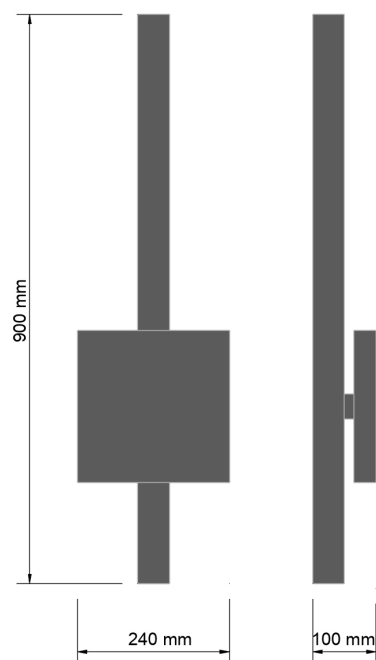

### UP Series

UP wall LED fixtures provide discreet and comfortable lighting.

They are made of aluminium and painted in any RAL color.

UP are produced in 9W, 12W and 16W versions, with CCT of 2700K, 3000K or 4000K.

### Dimensions

### Applications

- Houses
- Bars
- Restaurants
- Hotels

Type	UP
Luminus Power	1208 lm - 2328 lm
Power	9W - 16W
Ambient Temperature	-30 °C - + 50 °C
Efficacy	132 - 145 lm/W
Power Factor	0,95
CRI	80
CCT	2700K - 4000K
IP Rating	IP30
Body	Alluminium
Dimensions	900mm x 240mm x 100mm
Weight	1.5 Kg
Finishing	Powder coating - RAL selection
Warranty	5 years
Compliances:	CE EN 60598-1:2008 +A11:2009 EN 60598-2-2 EN 61000-3-2:2006 + A1:2009 + A2:2009 EN 61547:2009 EN 55015:2006 + A1:2007 +A2:2009 EN 61000-3-3:2008 EN 62471:2008 IEC 62778 EN 62493:2010 2011/65/EC (Rohs) 2009/125/EC (EuP) 2006/95/EC (LVD) 2004/108/EC (EMC)

## Polar Intensity Diagram