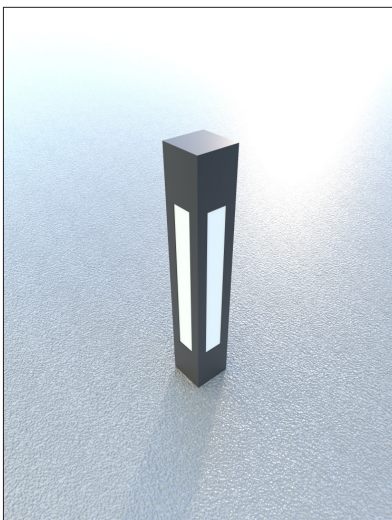

### TESSA series

Techlumen© TESSA LED fixtures are ideal for outdoor.

They are made of die-cast powder-coated aluminium powder coating with a 10-year corrosion warranty. They are produced in 80 cm or 120cm height, with 2-way or 4-way directional beams.

Can be screwed to tile or concrete and embedded using an anchor (accessory)

TESSA is produced with integrated LED chips, or optionally with an LED lamp

DALI

0-10V

EM 3h

BLUE  
TOOTH

DIM to  
WARM

TUNABLE  
CCT

### Dimensions

Polar Diagrams

TESSA-2

2 way beam / anti diametrically

TESSA-4

4 way beam / all around

Type	TESSA Series
Luminous Flux	1960 lm - 6540 lm
Power	16W - 38W
Ambient Temperature	-30 °C - + 50 °C
Efficacy	122 - 135 lm/W
Power Factor	0,95
CRI	80
CCT	2700K - 5000K
IP Rating	IP65
IK Rating	IK08
Body	Aluminium
Finishing	Powder Coating - RAL selection
Dimensions	120 X 120 X (800 / 1200)mm
Weight	5.3 Kg
Warranty	5 years
Compliances	EN 60598-1:2015 +A1:2018 EN 60598-2-1:1979 +A1:1987 EN 60598-2-3:2003 +A1:2011 IEC 60598-2-3:2002, AMD1:2011 IEC TR 62778 - IEC 62471 EMC (2014/30/EU) EN 55015:2013/A1:2015 EN 61547:2009 EN 61000-3-2:2014 EN 61000-3-3:2013 Directive (LVD) -2014/35/EU Directive (RoHS) -2011/65/EC Directive (EuP) -2009/125/EC Directive (WEEE) -2012/19/EC