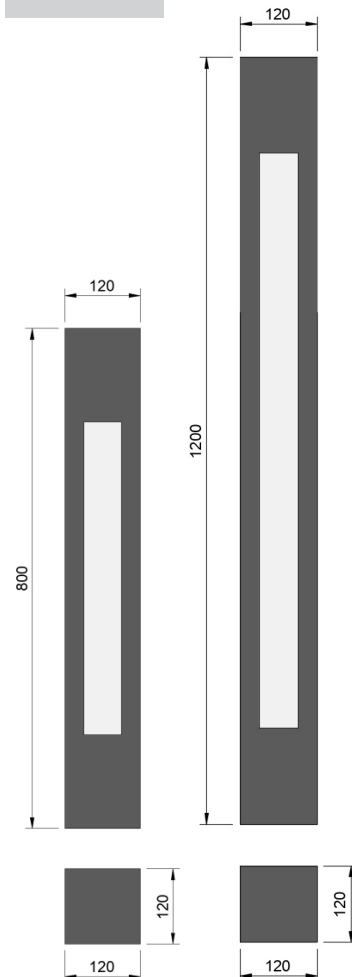

### TESSA series

Techlumen© TESSA LED fixtures are ideal for outdoor.

They are made of die-cast powder-coated aluminium powder coating with a 10-year corrosion warranty. They are produced in 80 cm or 120cm height, with 2-way or 4-way directional beams.

Can be screwed to tile or concrete and embedded using an anchor (accessory)

TESSA is produced with integrated LED chips, or optionally with an LED lamp

DALI

0-10V

EM 3h

BLUE  
TOOTH

DIM to  
WARM

TUNABLE  
CCT

### Dimensions

Polar Diagrams

TESSA-2

2 way beam / anti diametrically

TESSA-4

4 way beam / all around

Type	TESSA Series
Luminous Flux	1960 lm - 6540 lm
Power	16W - 38W
Ambient Temperature	-30 °C - + 50 °C
Efficacy	122 - 135 lm/W
Power Factor	0,95
CRI	80
CCT	2700K - 5000K
IP Rating	IP65
IK Rating	IK08
Body	Aluminium
Finishing	Powder Coating - RAL selection
Dimensions	120 X 120 X (800 / 1200)mm
Weight	5.3 Kg
Warranty	5 years
Compliances	EN 60598-1:2015 +A1:2018 EN 60598-2-1:1979 +A1:1987 EN 60598-2-3:2003 +A1:2011 IEC 60598-2-3:2002, AMD1:2011 IEC TR 62778 - IEC 62471 EMC (2014/30/EU) EN 55015:2013/A1:2015 EN 61547:2009 EN 61000-3-2:2014 EN 61000-3-3:2013 Directive (LVD) -2014/35/EU Directive (RoHS) -2011/65/EC Directive (EuP) -2009/125/EC Directive (WEEE) -2012/19/EC

TESSA series Versions					
Watt	Code	CCT	CRI	Lumen	Lm/W
<b>18W</b>	TESSA-2-827-18	2700	80	2200	122
	TESSA-2-830-18	3000	80	2560	125
	TESSA-2-840-18	4000	80	2375	132
	TESSA-2-850-18	5000	80	2430	135
<b>36W</b>	TESSA-4-827-36	2700	80	4395	122
	TESSA-4-830-36	3000	80	4520	125
	TESSA-4-840-36	4000	80	4750	132
	TESSA-4-850-36	5000	80	4860	135