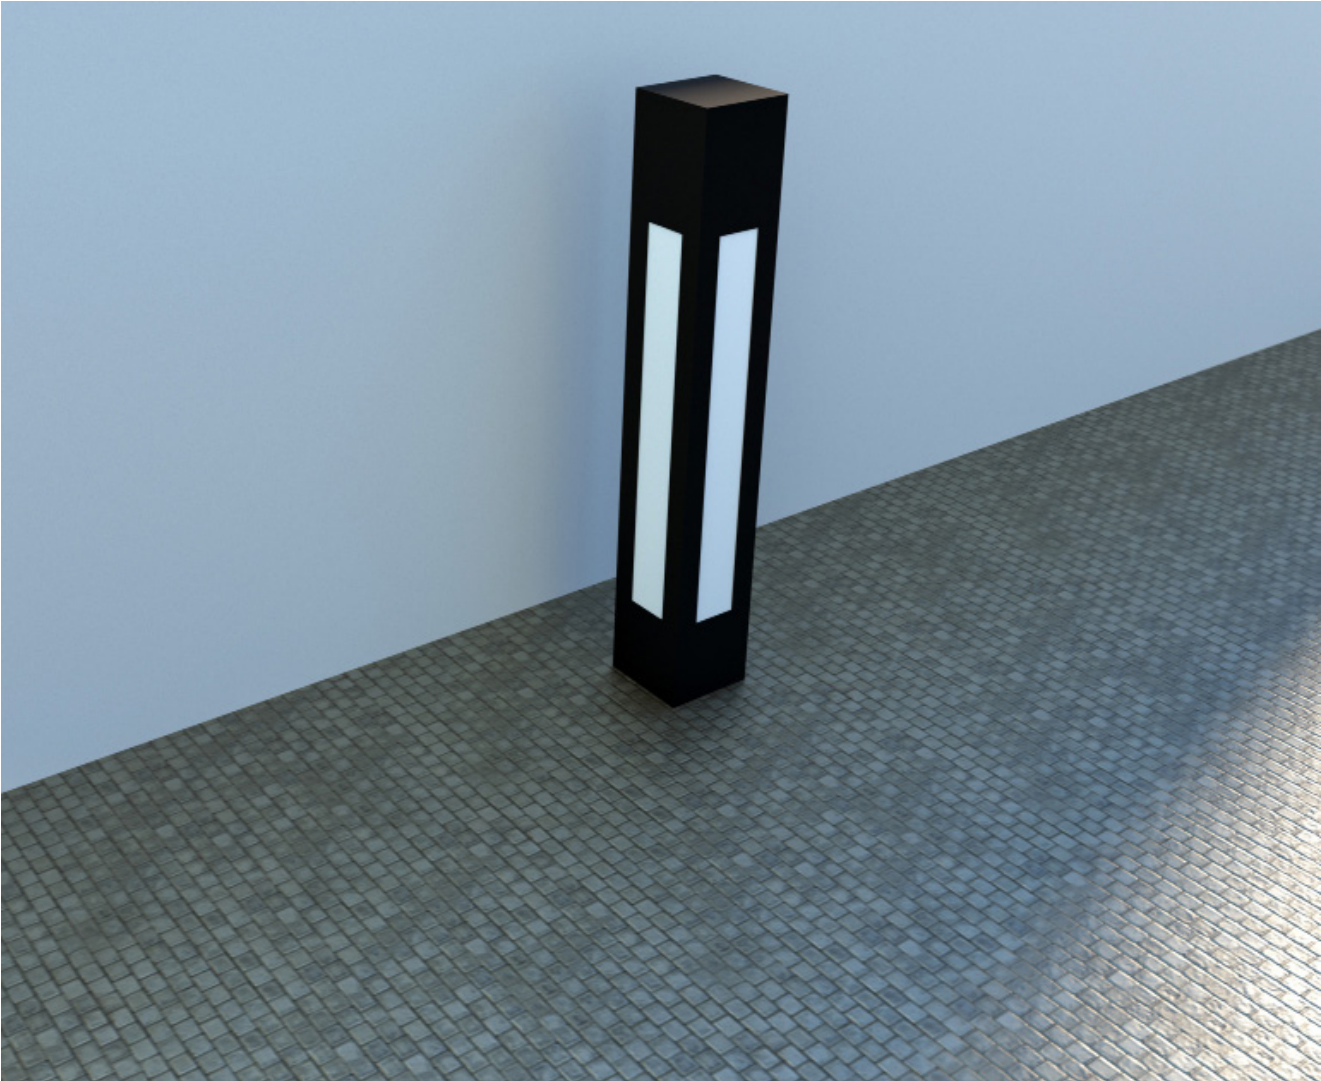

### TESSA series

Techlumen© TESSA LED fixtures are ideal for outdoor.

They are made of die-cast powder-coated aluminium powder coating with a 10-year corrosion warranty. They are produced in 80 cm or 120cm height, with 2-way or 4-way directional beams.

Can be screwed to tile or concrete and embedded using an anchor (accessory)

TESSA is produced with integrated LED chips, or optionally with an LED lamp

DALI

0-10V

EM 3h

BLUE  
TOOTH

DIM to  
WARM

TUNABLE  
CCT

### Dimensions

Polar Diagrams

TESSA-2

2 way beam / anti diametrically

TESSA-4

4 way beam / all around

Type	TESSA Series
Luminous Flux	1960 lm - 6540 lm
Power	16W - 38W
Ambient Temperature	-30 °C - + 50 °C
Efficacy	122 - 135 lm/W
Power Factor	0,95
CRI	80
CCT	2700K - 5000K
IP Rating	IP65
IK Rating	IK08
Body	Aluminium
Finishing	Powder Coating - RAL selection
Dimensions	120 X 120 X (800 / 1200)mm
Weight	5.3 Kg
Warranty	5 years
Compliances	EN 60598-1:2015 +A1:2018 EN 60598-2-1:1979 +A1:1987 EN 60598-2-3:2003 +A1:2011 IEC 60598-2-3:2002, AMD1:2011 IEC TR 62778 - IEC 62471 EMC (2014/30/EU) EN 55015:2013/A1:2015 EN 61547:2009 EN 61000-3-2:2014 EN 61000-3-3:2013 Directive (LVD) -2014/35/EU Directive (RoHS) -2011/65/EC Directive (EuP) -2009/125/EC Directive (WEEE) -2012/19/EC