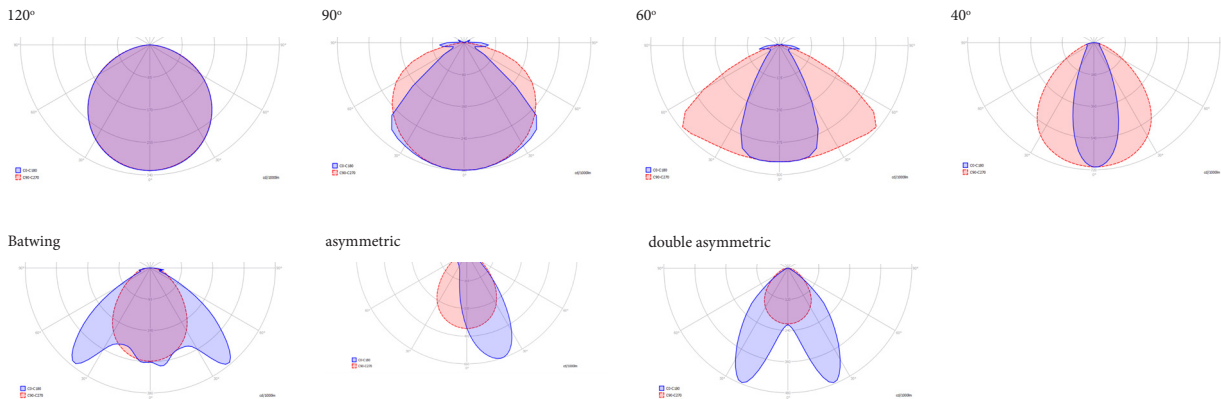

Polar Intensity Diagram

AFOI TSIOLAKI & SIA OE G.P.
Industrial Zone of Thessaloniki
Greece
T: +302310 798 335
F: +302310 799 868

e-mail: info@techlumen.gr
www.techlumen.gr

facebook.com/techlumenledlightingen
[@Techlumen](https://twitter.com/Techlumen)
linkedin.com/company/tsiolakis-construction