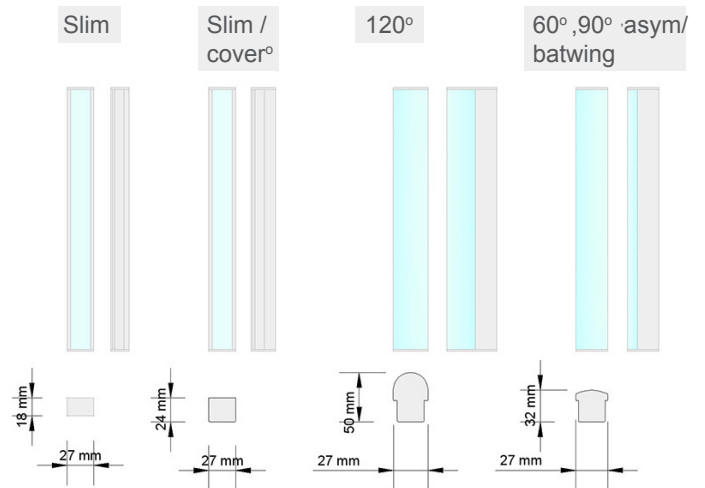

Linear LED

RIGA Series

LED Techlumen **RIGA** series have a slim profile offering uniform lighting

They are made of aluminum and are extremely lightweight.

They are produced in warm white (2700K -3000K) and neutral white (4000K) .

The driver is external and is easily connected.

They are produced in various lengths and in 7 versions of light distribution.

All RIGA series luminaires have 5 year warranty.

Dimensions