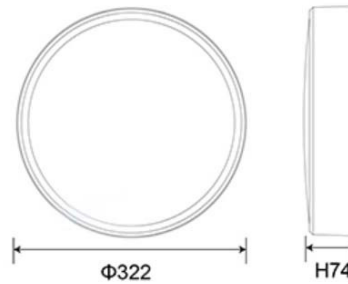

Pros

- Low working temperature
- It produces little heat compared to other types of lighting
- Requires no maintenance
- Long life - 5 years warranty
- Easy installation
- High reliability
- Excellent performance with low power consumption
- High brightness
- High color rendering
- Instant start - immediate termination
- It does not emit UV or IR radiation
- Does not contain mercury
- Resistance to shock and vibration

Applications

- Offices
- Retail Stores
- Supermarkets