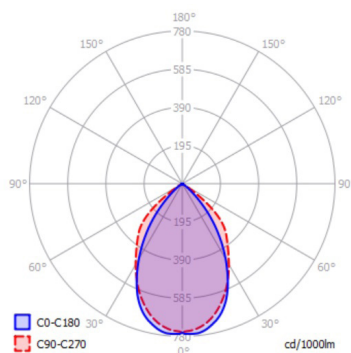

Microprismatic - Low UGR

AFOI TSIOLAKI OE

Industrial Zone of Thessaloniki
Greece

T: +302310 798 335
F: +302310 799 868

e-mail: info@techlumen.gr
www.techlumen.gr

facebook.com/techlumenledlightingen

@Techlumen

linkedin.com/company/tsiolakis-construction