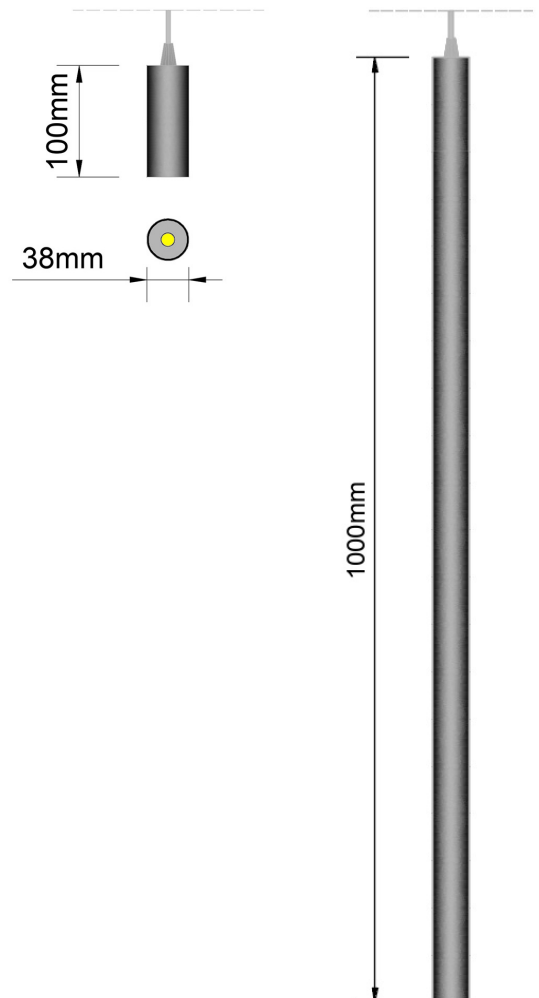

Magnetic Track Pendant LED Fixture

MG-RAY-38-p

The MG-RAY-38-p LED fixtures are designed with precision and elegance.

MG-RAY boast a compact form factor with a diameter of only 38mm and a height of 85mm, making them ideal when low-sized fixtures are needed. Their length is customizable and can meet various design concepts.

DALI

DIM to WARM

Manufactured in Greece

Dimensions

Dimensions

Max dimensions

Applications

- Shops
- Supermarkets
- Offices
- Hotels
- Restaurants
- Houses

Accessories / Options

Honeycomb

Polar Diagrams

12°

18°

29°

40°

55°

Type	MG-RAY-38-p
Luminous Flux	318 lm - 1600 lm
Power	3W - 9W
Ambient Temperature	-30°C - +50°C
Efficacy	93 - 177lm/W
Voltage Input	48V DC
CRI	70 - 97
CCT	2700K - 6500K
IP Rating	IP20
Body	Aluminium
Finishing	Black / White / Other RAL optional
Dimensions	Φ38 - H (100mm - 1000mm)
Weight	0.4 - 0.9 Kg
Warranty	5 years
Compliances	EN 60598-1:2021+A11:2022 EN 60598-2-1:2022 EN IEC 61000-3-2:2019+A1:2021 EN 61000-3-3:2013+A2:2021 EN 61547:2020 EN 55015:2019+A11:2020 EN 62471:2008 IEC/TR 62778:2014 EN 62493:2015+A1:2022 EN 63000:2018 Directive (LVD) 2014/35/EU Directive (EMC) 2014/30/EU Directive (RoHS) 2011/65/EC Directive (REACH) 2015/863/EU Directive (GPS) 2015/863/EU Directive (EuP) 2001/95/EC