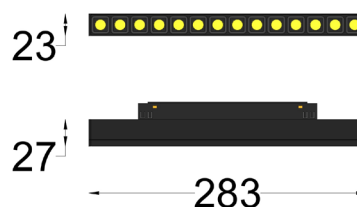

Magnetic Track Low Glare Linear LED

MG-CELL

MG-CELL linear fixtures are designed specifically for MG-20 48V magnetic tracks and offer a sleek, sophisticated and comfortable lighting solution.

Featuring a high Color Rendering Index (CRI) of up to 90, the MG-CELL ensures that colors are rendered accurately and vividly, enhancing the visual appeal of your space.

With a powerful luminous flux of up to 2018 lm, these fixtures provide ample brightness to illuminate even larger areas effectively.

MG-CELL has L80> 70000h and 5 years warranty.

Dimensions

DALI

BLUE
TOOTH

DIM to
WARM

TUNABLE
CCT

Manufactured in Greece

Applications

- Shops
- Supermarkets
- Offices
- Hotels
- Restaurants
- Houses

Type	MG-CELL
Luminous Flux	775 lm - 2108 lm
Power	6W - 16W
Ambient Temperature	-30°C - +50°C
Efficacy	106 - 160 lm/W
Voltage Input	48V DC
CRI	80 - 90
CCT	3000K - 4000K
IP Rating	IP33
Body	Aluminium
Finishing	Black / White
Dimensions	23 x 27 x 283mm
Weight	0.4 Kg
Warranty	5 years
Compliances	EN 60598-1:2021+A11:2022 EN 60598-2-1:2022 EN IEC 61000-3-2:2019+A1:2021 EN 61000-3-3:2013+A2:2021 EN 61547:2020 EN 55015:2019+A11:2020 EN 62471:2008 IEC/TR 62778:2014 EN 62493:2015+A1:2022 EN 63000:2018 Directive (LVD) 2014/35/EU Directive (EMC) 2014/30/EU Directive (RoHS) 2011/65/EC Directive (REACH) 2015/863/EU Directive (GPS) 2015/863/EU Directive (EuP) 2001/95/EC

MG-CELL Versions					
Code	Watt	CCT	CRI	Lumen	Lm/W
MG-CELL-28-830-6	6	3000	80	915	152
MG-CELL-28-840-6	6	4000	80	960	160
MG-CELL-28-930-6	6	3000	90	775	129
MG-CELL-28-940-6	6	4000	90	810	135
MG-CELL-28-830-11	11	3000	80	1480	134
MG-CELL-28-840-11	11	4000	80	1550	141
MG-CELL-28-930-11	11	3000	90	1250	114
MG-CELL-28-940-11	11	4000	90	1310	119
MG-CELL-28-830-16	16	3000	80	2015	126
MG-CELL-28-840-16	16	4000	80	2108	132
MG-CELL-28-930-16	16	3000	90	1700	106
MG-CELL-28-940-16	16	4000	90	1785	111