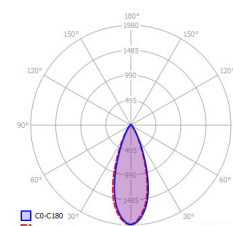

FAVO-90-e						
Watt	Code	CCT	CRI	Lumen	Lm/W	
9W	FAVO-90-e-927-9	2700	90	750	85	
	FAVO-90-e-930-9	3000	90	850	97	
	FAVO-90-e-940-9	4000	90	900	103	
12W	FAVO-90-e-927-12	2700	90	1150	96	
	FAVO-90-e-930-12	3000	90	1180	98	
	FAVO-90-e-940-12	4000	90	1280	107	

Polar Intensity Diagram

12°

16°

24°

36°

41°

49°

55°