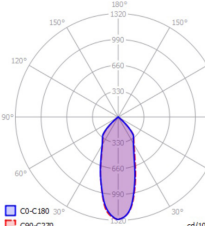

FAVO-90-e						
Watt	Code	CCT	CRI	Lumen	Lm/W	
9W	FAVO-90-e-927-9	2700	90	750	85	
	FAVO-90-e-930-9	3000	90	850	97	
	FAVO-90-e-940-9	4000	90	900	103	
12W	FAVO-90-e-927-12	2700	90	1150	96	
	FAVO-90-e-930-12	3000	90	1180	98	
	FAVO-90-e-940-12	4000	90	1280	107	

Polar Intensity Diagram

12°

16°

24°

36°

41°

49°

55°