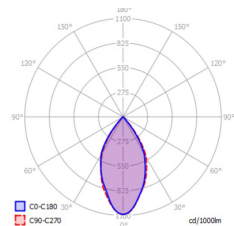

FAVO-90-e						
Watt	Code	CCT	CRI	Lumen	Lm/W	
9W	FAVO-90-e-927-9	2700	90	750	85	
	FAVO-90-e-930-9	3000	90	850	97	
	FAVO-90-e-940-9	4000	90	900	103	
12W	FAVO-90-e-927-12	2700	90	1150	96	
	FAVO-90-e-930-12	3000	90	1180	98	
	FAVO-90-e-940-12	4000	90	1280	107	

Polar Intensity Diagram

12°

16°

24°

36°

41°

49°

55°