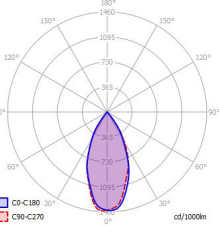

FAVO-90-e						
Watt	Code	CCT	CRI	Lumen	Lm/W	
9W	FAVO-90-e-927-9	2700	90	750	85	
	FAVO-90-e-930-9	3000	90	850	97	
	FAVO-90-e-940-9	4000	90	900	103	
12W	FAVO-90-e-927-12	2700	90	1150	96	
	FAVO-90-e-930-12	3000	90	1180	98	
	FAVO-90-e-940-12	4000	90	1280	107	

Polar Intensity Diagram

12°

16°

24°

36°

41°

49°

55°