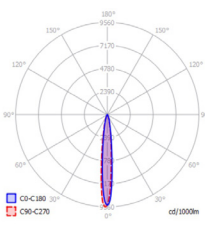

FAVO-90-e						
Watt	Code	CCT	CRI	Lumen	Lm/W	
9W	FAVO-90-e-927-9	2700	90	750	85	
	FAVO-90-e-930-9	3000	90	850	97	
	FAVO-90-e-940-9	4000	90	900	103	
12W	FAVO-90-e-927-12	2700	90	1150	96	
	FAVO-90-e-930-12	3000	90	1180	98	
	FAVO-90-e-940-12	4000	90	1280	107	

Polar Intensity Diagram

12°