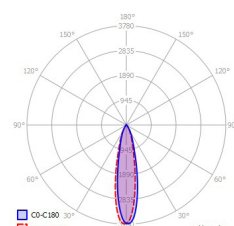

FAVO-90-e						
Watt	Code	CCT	CRI	Lumen	Lm/W	
9W	FAVO-90-e-927-9	2700	90	750	85	
	FAVO-90-e-930-9	3000	90	850	97	
	FAVO-90-e-940-9	4000	90	900	103	
12W	FAVO-90-e-927-12	2700	90	1150	96	
	FAVO-90-e-930-12	3000	90	1180	98	
	FAVO-90-e-940-12	4000	90	1280	107	

Polar Intensity Diagram

12°

16°

24°

36°

41°

49°

55°