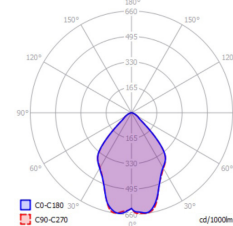

AFOI TSIOLAKI & SIA OE G.P.
Industrial Zone of Thessaloniki
Greece
T: +302310 798 335
F: +302310 799 868

e-mail: info@techlumen.gr
www.techlumen.gr

[facebook.com/Techlumen](https://www.facebook.com/Techlumen)
[@Techlumen](https://www.instagram.com/Techlumen)
[linkedin.com/company/tsiolakis-construction](https://www.linkedin.com/company/tsiolakis-construction)