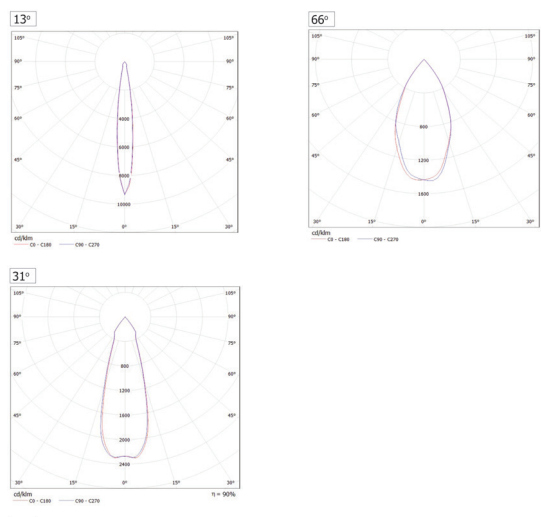

Polar Intensity Diagram

AFOI TSIOLAKI OE
Industrial Zone of Thessaloniki
Greece
T: +302310 798 335
F: +302310 799 868

e-mail: info@techlumen.gr
www.techlumen.gr

facebook.com/Techlumen
@Techlumen
linkedin.com/company/tsiolakis-construction