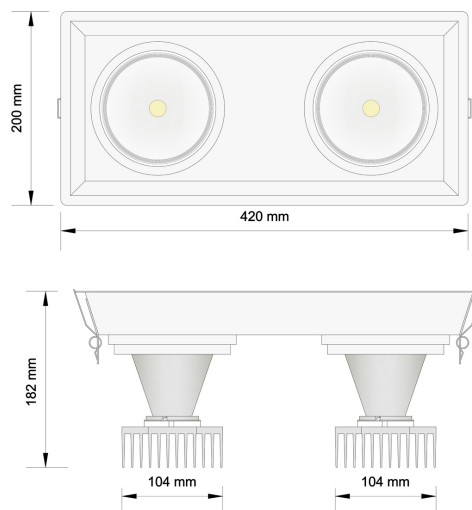

RECESSED LED LIGHT

FAVO-2 Series

FAVO-2 recessed LED fixture series have a wide range of lumen output, color temperature and color rendering index.

They are adjustable, offering flexibility.

By appropriate selection of optics they generate light beam from 11° to 90°. The FAVO-2 series uses Bridgelux Vero series LEDs.

The models in the series provide lighting with a color temperature range of 2700K (warm) - 6500K (cold), and there is a choice color rendering index up to 90 CRI.

Dimensions

Pros

- Low working temperature
- It produces little heat compared to other types of lighting
- Requires no maintenance
- Long life - 5 years warranty
- Easy installation
- High reliability
- Excellent performance with low power consumption
- High brightness
- High color rendering up to 90 CRI
- Instant start - immediate termination
- It does not emit UV or IR radiation
- Does not contain mercury
- Resistance to shock and vibration

Εφαρμογές

- Shops
- Exhibitions
- Gyms
- Bakeries
- Hotels

Manufactured in Greece

Type	FAVO-2 Series
Luminus Power	2222 lm - 8454 lm
Power	18W - 50W
Driver	Meanwell - Tridonic
LED Chip	Bridgelux Vero Array
Consumption	0.018 - 0.052 KWh/h
Ambient Temperature	-30°C - +40°C
Efficacy	121 - 182 lm/W
Power Factor	0,95
CRI	70 - 90
CCT	2700K - 6500K
IP Rating	IP20
Body	Alluminium
Finishing	Any RAL
Dimensions	420mm X 200mm
Cut-out	410 mm X 190 mm
Weight	1.9 Kg
Warranty	5 yeats
Approvals:	CE, EN 60598-1 EN 13032.01 EN 61439-1:2009 EN 61543:1995 2006/95/EC 2004/108/EC EN 60598-2-2 Rohs