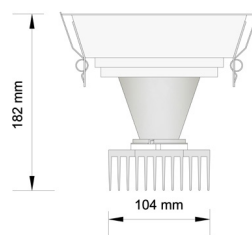

RECESSED LED LIGHT

FAVO-1 Series

FAVO-1 recessed LED fixture series have a wide range of lumen output, color temperature and color rendering index.

They are adjustable, offering flexibility.

By appropriate selection of optics they generate light beam from 11° to 90°. The FAVO-1 series uses Bridgelux Vero series LEDs.

The models in the series provide lighting with a color temperature range of 2700K (warm) - 6500K (cold), and there is a choice color rendering index up to 90 CRI.

Manufactured in Greece

Dimensions

Pros

- Low working temperature
- It produces little heat compared to other types of lighting
- Requires no maintenance
- Long life - 5 years warranty
- Easy installation
- High reliability
- Excellent performance with low power consumption
- High brightness
- High color rendering up to 90 CRI
- Instant start - immediate termination
- It does not emit UV or IR radiation
- Does not contain mercury
- Resistance to shock and vibration

Εφαρμογές

- Shops
- Exhibitions
- Gyms
- Bakeries
- Hotels

Type	FAVO-1 Series
Luminus Power	1111 lm - 4227 lm
Power	9W - 25W
Driver	Meanwell - Tridonic
LED Chip	Bridgelux Vero Array
Consumption	0.009 - 0.026 kWh/h
Ambient Temperature	-30 °C - + 40 °C
Efficacy	121 - 182 lm/W
Power Factor	0,95
CRI	70 - 90
CCT	2700K - 6500K
IP Rating	IP20
Body	Alluminium
Finishing	Any RAL
Dimensions	200mm X 200mm
Cut-out	190 mm X 190 mm
Weight	1.9 Kg
Warranty	5 years
Approvals	CE, EN 60598-1 EN 13032.01 EN 61439-1:2009 EN 61543:1995 2006/95/EC 2004/108/EC EN 60598-2-2 Rohs