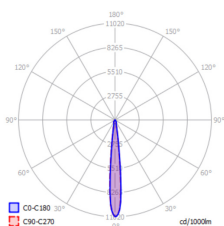

FAVO-1 Versions						
Watt	Code	CCT	CRI	Lumen	Lm/W	
25W	FAVO-1-827-25	2700	80	3565	145	
	FAVO-1-927-25	2700	90	2971	121	
	FAVO-1-927F-25	2700	90	4330	173	
	FAVO-1-830-25	3000	80	3714	151	
	FAVO-1-930-25	3000	90	3083	126	
	FAVO-1-930F-25	3000	90	4420	177	
	FAVO-1-835-25	3500	80	3825	156	
	FAVO-1-935-25	3500	90	3194	130	
	FAVO-1-935F-25	3500	90	4470	179	
	FAVO-1-840-25	4000	80	3862	157	
	FAVO-1-940-25	4000	90	3305	135	
	FAVO-1-940F-25	4000	90	4510	180	
	FAVO-1-750-25	5000	70	4227	172	
	FAVO-1-850-25	5000	80	3973	162	
	FAVO-1-950-25	5000	90	3382	138	
	FAVO-1-950F-25	5000	90	4380	175	
	FAVO-1-757-25	5700	70	4078	166	
	FAVO-1-857-25	5700	80	4042	165	
	FAVO-1-765-25	6500	70	4153	169	
	FAVO-1-865-25	6500	80	4116	168	
31W	FAVO-1-827-31	2700	80	4496	148	
	FAVO-1-927-31	2700	90	3747	123	
	FAVO-1-927F-31	2700	90	5600	180	
	FAVO-1-830-31	3000	80	4700	154	
	FAVO-1-930-31	3000	90	3887	128	
	FAVO-1-930F-31	3000	90	5750	185	
	FAVO-1-835-31	3500	80	4824	158	
	FAVO-1-935-31	3500	90	4028	132	
	FAVO-1-935F-31	3500	90	5810	187	
	FAVO-1-840-31	4000	80	4871	160	
	FAVO-1-940-31	4000	90	4168	137	
	FAVO-1-940F-31	4000	90	5865	189	
	FAVO-1-750-31	5000	70	5331	175	
	FAVO-1-850-31	5000	80	5011	165	
	FAVO-1-950-31	5000	90	4265	140	
	FAVO-1-950F-31	5000	90	5690	183	
	FAVO-1-757-31	5700	70	5144	169	
	FAVO-1-857-31	5700	80	5097	167	
	FAVO-1-765-31	6500	70	5237	172	
	FAVO-1-865-31	6500	80	5190	170	

Polar Intensity Diagram

11°