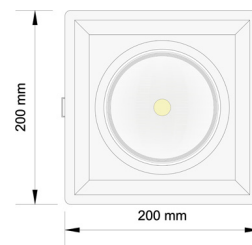

Dimensions

Manufactured in Greece

Pros

- Low working temperature
- It produces little heat compared to other types of lighting
- Requires no maintenance
- Long life - 5 years warranty
- Easy installation
- High reliability
- Excellent performance with low power consumption
- High brightness
- High color rendering up to 90 CRI
- Instant start - immediate termination
- It does not emit UV or IR radiation
- Does not contain mercury
- Resistance to shock and vibration

Εφαρμογές

- Shops
- Exhibitions
- Gyms
- Bakeries
- Hotels