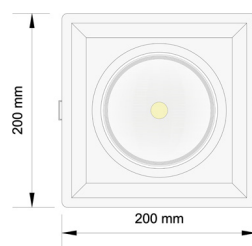

Dimensions

Pros

- Low working temperature
- It produces little heat compared to other types of lighting
- Requires no maintenance
- Long life - 5 years warranty
- Easy installation
- High reliability
- Excellent performance with low power consumption
- High brightness
- High color rendering up to 90 CRI
- Instant start - immediate termination
- It does not emit UV or IR radiation
- Does not contain mercury
- Resistance to shock and vibration

Εφαρμογές

- Shops
- Exhibitions
- Gyms
- Bakeries
- Hotels