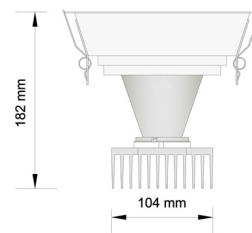

Dimensions

Manufactured in Greece

Pros

- Low working temperature
- It produces little heat compared to other types of lighting
- Requires no maintenance
- Long life - 5 years warranty
- Easy installation
- High reliability
- Excellent performance with low power consumption
- High brightness
- High color rendering up to 90 CRI
- Instant start - immediate termination
- It does not emit UV or IR radiation
- Does not contain mercury
- Resistance to shock and vibration

Εφαρμογές

- Shops
- Exhibitions
- Gyms
- Bakeries
- Hotels