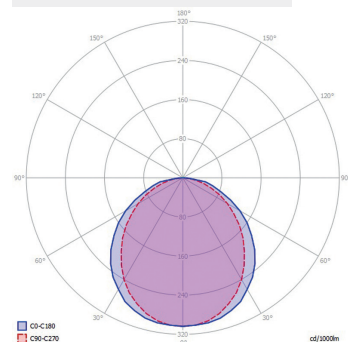

Polar Diagram

AFOI TSIOLAKI & SIA OE G.P.
Industrial Zone of Thessaloniki
Greece
T: +302310 798 335
F: +302310 799 868

e-mail: info@techlumen.gr
www.techlumen.gr

[facebook.com/Techlumen](https://www.facebook.com/Techlumen)
[@Techlumen](https://twitter.com/Techlumen)
[linkedin.com/company/tsiolakis-construction](https://www.linkedin.com/company/tsiolakis-construction)