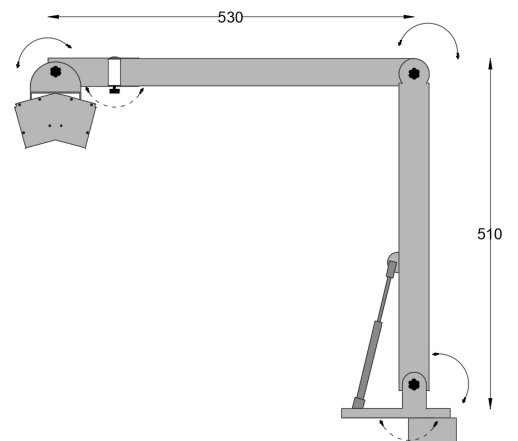

DUPLO-X series

Task & Workbench Light

DUPLO-X is an LED luminaire designed to provide uniform illumination and visual comfort in workspaces.

The DUPLO-X cover boasts powerful lighting capabilities, illuminating large areas even from a low mounting height while minimizing shadows.

You can adjust the lighting level to your desired brightness with a push button, ranging from 200lx to 12000lx.

The fixture is made of durable aluminium and can be painted in any RAL colour for an added touch of style.

Dimensions

Applications

- Laboratories
- Goldsmiths
- Workshops
- Electronic
- Orthodontists

| Type | DUPLO-X |
|---------------------|---|
| Luminous Flux | 3980 lm - 10300lm |
| Power | 28W - 60W |
| Ambient Temperature | -30 °C - + 50 °C |
| Efficacy | 142 - 174 lm/W |
| Power Factor | 0,95 |
| CRI | 82 - 92 |
| CCT | 3000K - 5000K |
| IP Rating | IP33 |
| Body | Alluminium |
| Dimensions | 530mm x 510mm x (300 - 600)mm |
| Weight | 2.9 - 4.5 Kg |
| Finishing | RAL Selection |
| Warranty | 5 years |
| Compliances | CE EN 60598-1:2008 +A11:2009 EN 60598-2-1 EN 60598-2-2 EN 50581 EN 61000-3-2:2006 + A1:2009 + A2:2009 EN 61547:2009 EN 55015:2006 + A1:2007 +A2:2009 EN 61000-3-3:2008 EN 62471:2008 IEC 62778 EN 62493:2010 Directive (LVD) 2014/35/EU Directive (EMC) 2014/30/EU Directive (RoHS) 2011/65/EC Directive (REACH) 2006/1907/EC Directive (EuP) 2009/125/EC Directive (GPS) 2001/95/EU |