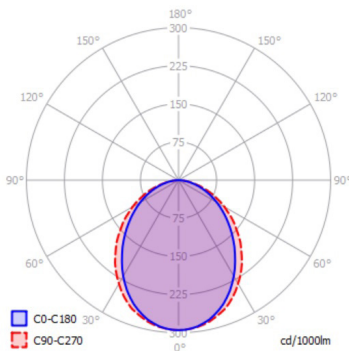

Polar Intensity Diagram

Opal