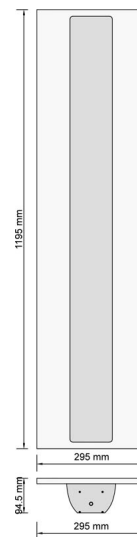

Dimensions

Manufactured in Greece

Pros

- Low working temperature
- It produces little heat compared to other types of lighting
- Requires no maintenance
- Long life - 5 years warranty
- Easy installation
- High reliability
- Excellent performance with low power consumption
- High brightness
- High color rendering
- Instant start - immediate termination
- It does not emit UV or IR radiation
- Does not contain mercury
- Resistance to shock and vibration