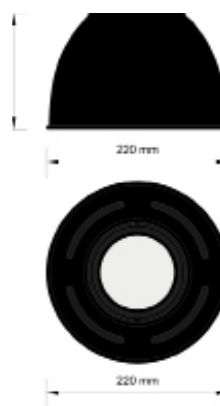

Dimensions