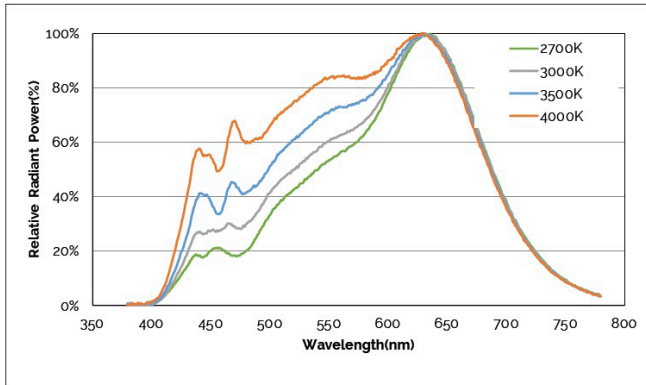

Thrive technology