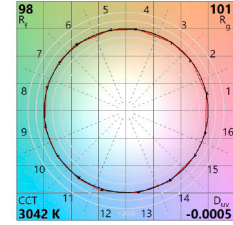

### Polar intensity diagram

Medium 35°

Wide 55°

Ovale

Flood 75°

45°

51°

55°

75°

oval 60°+20°

**Figure 1: 2700K Thrive TM-30 Graphs**

**Figure 2: 3000K Thrive TM-30 Graphs**

**Figure 3: 3500K Thrive TM-30 Graphs**

**Figure 4: 4000K Thrive TM-30 Graphs**

**Figure 5: 5000K Thrive TM-30 Graphs**

**Figure 6: 5700K Thrive TM30 Graphs**

**Figure 7: 6500K Thrive TM-30 Graphs**