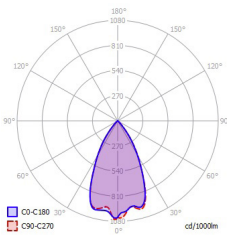

#### Διαστάσεις

### Polar intensity diagram

Medium 35°

Wide 55°

Ovale

Flood 75°

45°

51°

55°

75°

oval 60°+20°

**Figure 1: 2700K Thrive TM-30 Graphs**

**Figure 2: 3000K Thrive TM-30 Graphs**

**Figure 3: 3500K Thrive TM-30 Graphs**

**Figure 4: 4000K Thrive TM-30 Graphs**

**Figure 5: 5000K Thrive TM-30 Graphs**