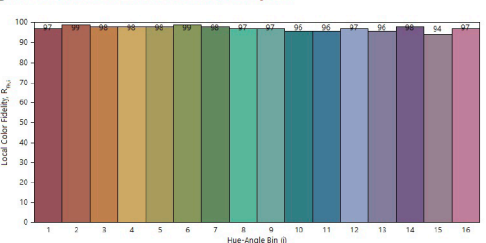

### Polar intensity diagram

Medium 35°

Wide 55°

Ovale

Flood 75°

45°

51°

55°

75°

oval 60°+20°

**Figure 1: 2700K Thrive TM-30 Graphs**

**Figure 2: 3000K Thrive TM-30 Graphs**

**Figure 3: 3500K Thrive TM-30 Graphs**

**Figure 4: 4000K Thrive TM-30 Graphs**

**Figure 5: 5000K Thrive TM-30 Graphs**

**Figure 6: 5700K Thrive TM30 Graphs**

**Figure 7: 6500K Thrive TM-30 Graphs**