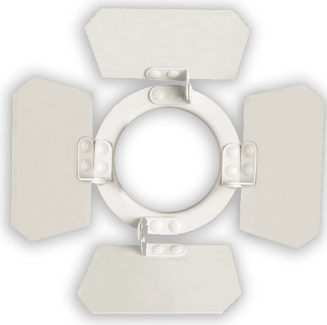

# Thrive technology

BONO, as almost any other Techlumen product, is optionally equipped with Thrive LEDs. Thrive LEDs resemble natural light better than any artificial light source.

Accessories / Options