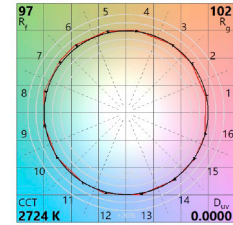

#### Διαστάσεις

### Polar intensity diagram

Medium 35°

Wide 55°

Ovale

Flood 75°

45°

51°

55°

75°

oval 60°+20°

**Figure 1: 2700K Thrive TM-30 Graphs**

**Figure 2: 3000K Thrive TM-30 Graphs**

**Figure 3: 3500K Thrive TM-30 Graphs**

**Figure 4: 4000K Thrive TM-30 Graphs**

**Figure 5: 5000K Thrive TM-30 Graphs**