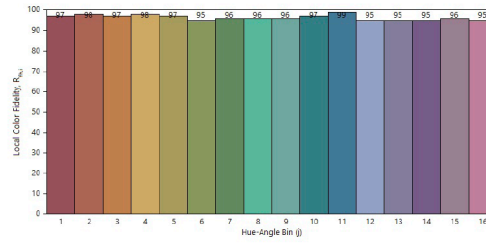

### Polar intensity diagram

Medium 35°

Wide 55°

Ovale

Flood 75°

45°

51°

55°

75°

oval 60°+20°

**Figure 1: 2700K Thrive TM-30 Graphs**

**Figure 2: 3000K Thrive TM-30 Graphs**

**Figure 3: 3500K Thrive TM-30 Graphs**

**Figure 4: 4000K Thrive TM-30 Graphs**

**Figure 5: 5000K Thrive TM-30 Graphs**