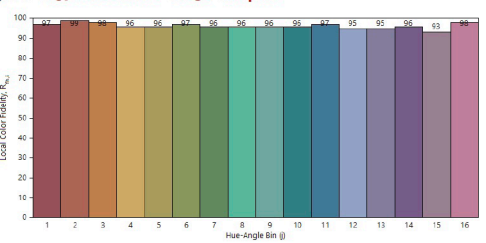

### Polar intensity diagram

Medium 35°

Wide 55°

Ovale

Flood 75°

45°

51°

55°

75°

oval 60°+20°

**Figure 1: 2700K Thrive TM-30 Graphs**

**Figure 2: 3000K Thrive TM-30 Graphs**

**Figure 3: 3500K Thrive TM-30 Graphs**

**Figure 4: 4000K Thrive TM-30 Graphs**

**Figure 5: 5000K Thrive TM-30 Graphs**

**Figure 6: 5700K Thrive TM30 Graphs**

**Figure 7: 6500K Thrive TM-30 Graphs**