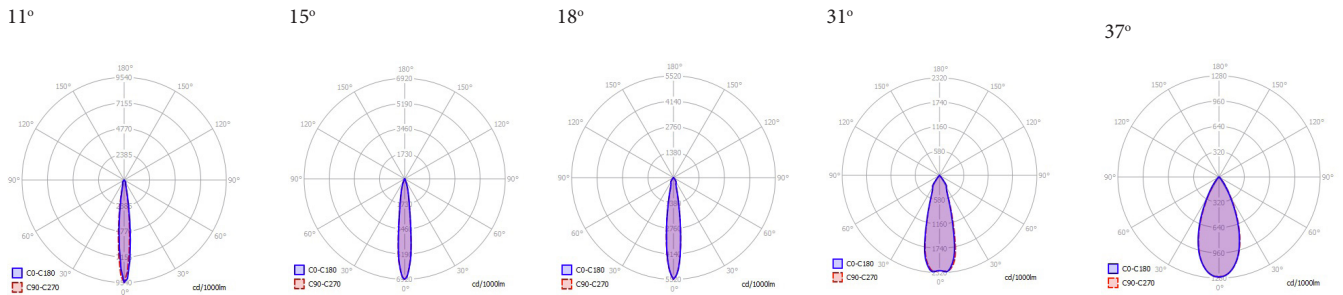

#### Διαστάσεις

### Polar intensity diagram

Medium 35°

Wide 55°

Ovale

Flood 75°

45°

51°

55°