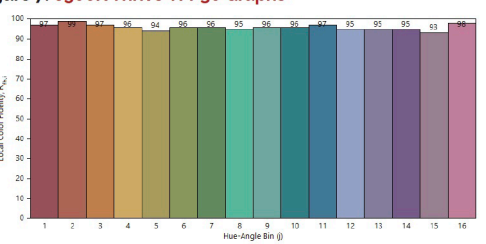

### Polar intensity diagram

Medium 35°

Wide 55°

Ovale

Flood 75°

45°

51°

55°

75°

oval 60°+20°

**Figure 1: 2700K Thrive TM-30 Graphs**

**Figure 2: 3000K Thrive TM-30 Graphs**

**Figure 3: 3500K Thrive TM-30 Graphs**

**Figure 4: 4000K Thrive TM-30 Graphs**

**Figure 5: 5000K Thrive TM-30 Graphs**

**Figure 6: 5700K Thrive TM30 Graphs**

**Figure 7: 6500K Thrive TM-30 Graphs**