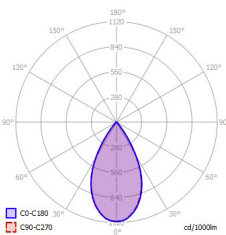

#### Διαστάσεις

### Polar intensity diagram

Medium 35°

Wide 55°

Ovale

Flood 75°

45°

51°

55°

75°

oval 60°+20°

**Figure 1: 2700K Thrive TM-30 Graphs**

**Figure 2: 3000K Thrive TM-30 Graphs**

**Figure 3: 3500K Thrive TM-30 Graphs**

**Figure 4: 4000K Thrive TM-30 Graphs**

**Figure 5: 5000K Thrive TM-30 Graphs**