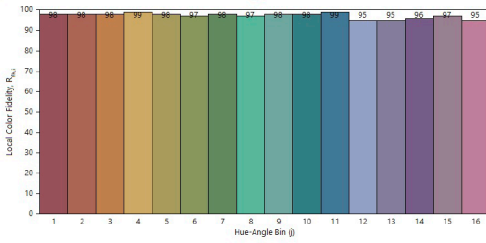

### Polar intensity diagram

Medium 35°

Wide 55°

Ovale

Flood 75°

45°

51°

55°

75°

oval 60°+20°

**Figure 1: 2700K Thrive TM-30 Graphs**

**Figure 2: 3000K Thrive TM-30 Graphs**

**Figure 3: 3500K Thrive TM-30 Graphs**

**Figure 4: 4000K Thrive TM-30 Graphs**

**Figure 5: 5000K Thrive TM-30 Graphs**

**Figure 6: 5700K Thrive TM30 Graphs**

**Figure 7: 6500K Thrive TM-30 Graphs**