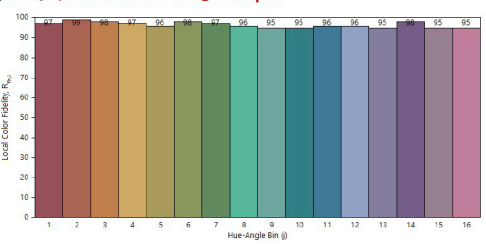

### Polar intensity diagram

Medium 35°

Wide 55°

Ovale

Flood 75°

45°

51°

55°

75°

oval 60°+20°

**Figure 1: 2700K Thrive TM-30 Graphs**

**Figure 2: 3000K Thrive TM-30 Graphs**

**Figure 3: 3500K Thrive TM-30 Graphs**

**Figure 4: 4000K Thrive TM-30 Graphs**

**Figure 5: 5000K Thrive TM-30 Graphs**

**Figure 6: 5700K Thrive TM30 Graphs**

**Figure 7: 6500K Thrive TM-30 Graphs**