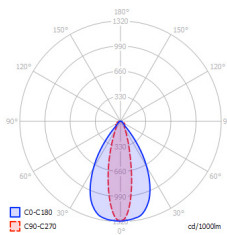

#### Διαστάσεις

### Polar intensity diagram

Medium 35°

Wide 55°

Ovale

Flood 75°

45°

51°

55°

75°

oval 60°+20°

**Figure 1: 2700K Thrive TM-30 Graphs**

**Figure 2: 3000K Thrive TM-30 Graphs**

**Figure 3: 3500K Thrive TM-30 Graphs**

**Figure 4: 4000K Thrive TM-30 Graphs**

**Figure 5: 5000K Thrive TM-30 Graphs**