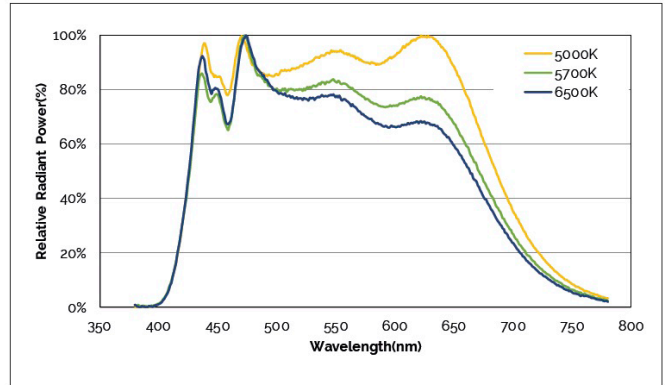

Thrive technology