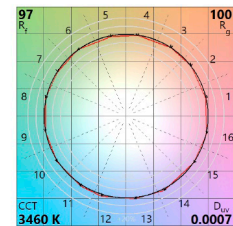

### Polar intensity diagram

Medium 35°

Wide 55°

Ovale

Flood 75°

45°

51°

55°

75°

oval 60°+20°

**Figure 1: 2700K Thrive TM-30 Graphs**

**Figure 2: 3000K Thrive TM-30 Graphs**

**Figure 3: 3500K Thrive TM-30 Graphs**

**Figure 4: 4000K Thrive TM-30 Graphs**

**Figure 5: 5000K Thrive TM-30 Graphs**