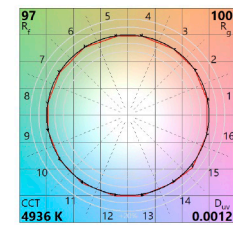

#### Διαστάσεις

### Polar intensity diagram

Medium 35°

Wide 55°

Ovale

Flood 75°

45°

51°

55°

75°

oval 60°+20°

**Figure 1: 2700K Thrive TM-30 Graphs**

**Figure 2: 3000K Thrive TM-30 Graphs**

**Figure 3: 3500K Thrive TM-30 Graphs**

**Figure 4: 4000K Thrive TM-30 Graphs**

**Figure 5: 5000K Thrive TM-30 Graphs**