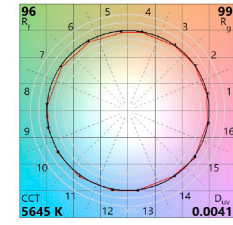

Figure 7: 6500K Thrive TM-30 Graphs