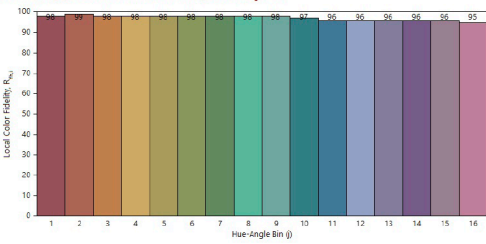

### Polar intensity diagram

Medium 35°

Wide 55°

Ovale

Flood 75°

45°

51°

55°

75°

oval 60°+20°

**Figure 1: 2700K Thrive TM-30 Graphs**

**Figure 2: 3000K Thrive TM-30 Graphs**

**Figure 3: 3500K Thrive TM-30 Graphs**

**Figure 4: 4000K Thrive TM-30 Graphs**

**Figure 5: 5000K Thrive TM-30 Graphs**

**Figure 6: 5700K Thrive TM30 Graphs**

**Figure 7: 6500K Thrive TM-30 Graphs**