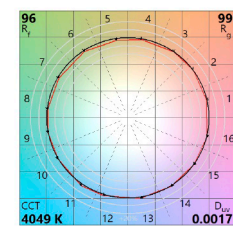

#### Διαστάσεις

### Polar intensity diagram

Medium 35°

Wide 55°

Ovale

Flood 75°

45°

51°

55°

75°

oval 60°+20°

**Figure 1: 2700K Thrive TM-30 Graphs**

**Figure 2: 3000K Thrive TM-30 Graphs**

**Figure 3: 3500K Thrive TM-30 Graphs**

**Figure 4: 4000K Thrive TM-30 Graphs**

**Figure 5: 5000K Thrive TM-30 Graphs**