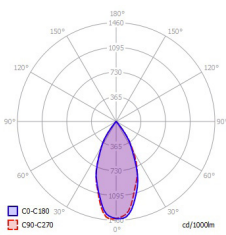

#### Διαστάσεις

### Polar intensity diagram

Medium 35°

Wide 55°

Ovale

Flood 75°

45°

51°

55°

75°

oval 60°+20°

**Figure 1: 2700K Thrive TM-30 Graphs**

**Figure 2: 3000K Thrive TM-30 Graphs**

**Figure 3: 3500K Thrive TM-30 Graphs**

**Figure 4: 4000K Thrive TM-30 Graphs**

**Figure 5: 5000K Thrive TM-30 Graphs**