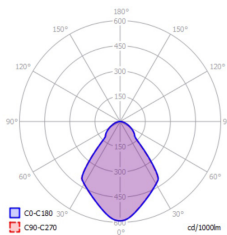

#### Διαστάσεις

### Polar intensity diagram

Medium 35°

Wide 55°

Ovale

Flood 75°

45°

51°

55°

75°

oval 60°+20°

**Figure 1: 2700K Thrive TM-30 Graphs**

**Figure 2: 3000K Thrive TM-30 Graphs**

**Figure 3: 3500K Thrive TM-30 Graphs**

**Figure 4: 4000K Thrive TM-30 Graphs**

**Figure 5: 5000K Thrive TM-30 Graphs**