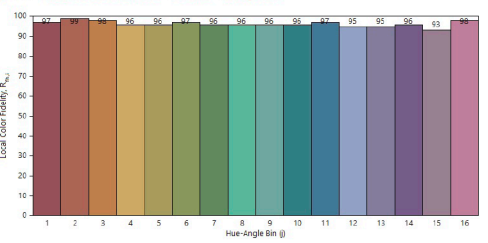

### Polar intensity diagram

Medium 35°

Wide 55°

Ovale

Flood 75°

45°

51°

55°

75°

oval 60°+20°

**Figure 1: 2700K Thrive TM-30 Graphs**

**Figure 2: 3000K Thrive TM-30 Graphs**

**Figure 3: 3500K Thrive TM-30 Graphs**

**Figure 4: 4000K Thrive TM-30 Graphs**

**Figure 5: 5000K Thrive TM-30 Graphs**

**Figure 6: 5700K Thrive TM30 Graphs**

**Figure 7: 6500K Thrive TM-30 Graphs**