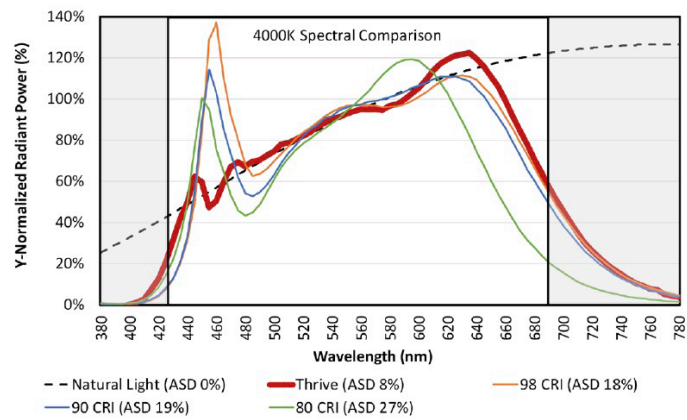

Thrive technology