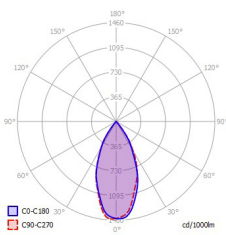

### Polar intensity diagram

Medium 35°

Wide 55°

Ovale

Flood 75°

45°

51°

55°

75°

oval 60°+20°

**Figure 1: 2700K Thrive TM-30 Graphs**

**Figure 2: 3000K Thrive TM-30 Graphs**

**Figure 3: 3500K Thrive TM-30 Graphs**

**Figure 4: 4000K Thrive TM-30 Graphs**

**Figure 5: 5000K Thrive TM-30 Graphs**