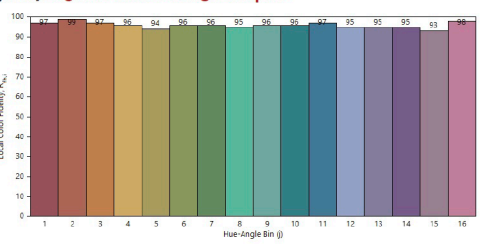

### Polar intensity diagram

Medium 35°

Wide 55°

Ovale

Flood 75°

45°

51°

55°

75°

oval 60°+20°

**Figure 1: 2700K Thrive TM-30 Graphs**

**Figure 2: 3000K Thrive TM-30 Graphs**

**Figure 3: 3500K Thrive TM-30 Graphs**

**Figure 4: 4000K Thrive TM-30 Graphs**

**Figure 5: 5000K Thrive TM-30 Graphs**

**Figure 6: 5700K Thrive TM30 Graphs**

**Figure 7: 6500K Thrive TM-30 Graphs**