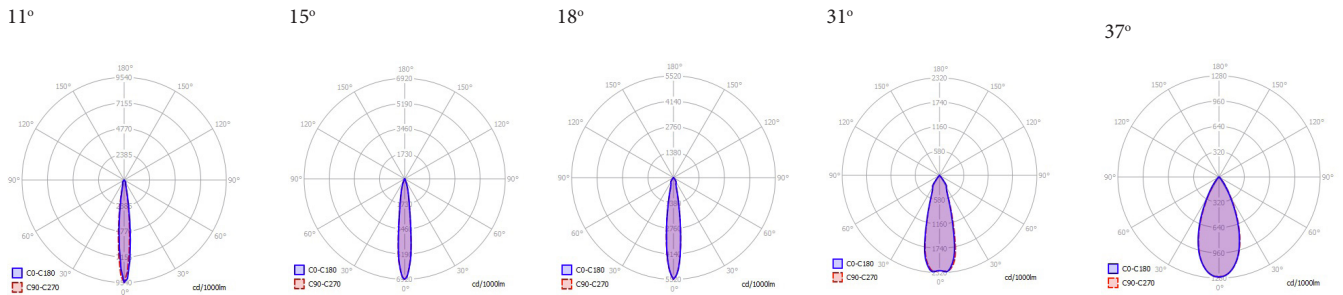

### Polar intensity diagram

Medium 35°

Wide 55°

Ovale

Flood 75°

45°

51°

55°

75°

oval 60°+20°

**Figure 1: 2700K Thrive TM-30 Graphs**

**Figure 2: 3000K Thrive TM-30 Graphs**

**Figure 3: 3500K Thrive TM-30 Graphs**

**Figure 4: 4000K Thrive TM-30 Graphs**

**Figure 5: 5000K Thrive TM-30 Graphs**