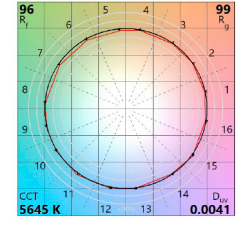

### Polar intensity diagram

Medium 35°

Wide 55°

Ovale

Flood 75°

45°

51°

55°

75°

oval 60°+20°

**Figure 1: 2700K Thrive TM-30 Graphs**

**Figure 2: 3000K Thrive TM-30 Graphs**

**Figure 3: 3500K Thrive TM-30 Graphs**

**Figure 4: 4000K Thrive TM-30 Graphs**

**Figure 5: 5000K Thrive TM-30 Graphs**

**Figure 6: 5700K Thrive TM30 Graphs**

**Figure 7: 6500K Thrive TM-30 Graphs**