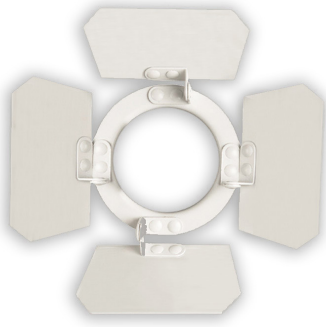

# Thrive technology

BONO, as almost any other Techlumen product, is optionally equipped with Thrive LEDs. Thrive LEDs resemble natural light better than any artificial light source.

Accessories / Options