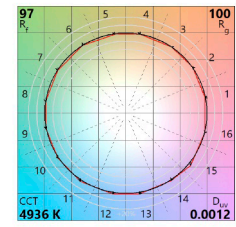

### Polar intensity diagram

Medium 35°

Wide 55°

Ovale

Flood 75°

45°

51°

55°

75°

oval 60°+20°

**Figure 1: 2700K Thrive TM-30 Graphs**

**Figure 2: 3000K Thrive TM-30 Graphs**

**Figure 3: 3500K Thrive TM-30 Graphs**

**Figure 4: 4000K Thrive TM-30 Graphs**

**Figure 5: 5000K Thrive TM-30 Graphs**

**Figure 6: 5700K Thrive TM30 Graphs**

**Figure 7: 6500K Thrive TM-30 Graphs**