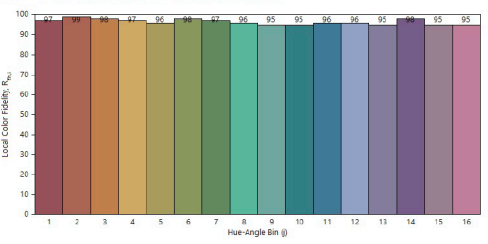

### Polar intensity diagram

Medium 35°

Wide 55°

Ovale

Flood 75°

45°

51°

55°

75°

oval 60°+20°

**Figure 1: 2700K Thrive TM-30 Graphs**

**Figure 2: 3000K Thrive TM-30 Graphs**

**Figure 3: 3500K Thrive TM-30 Graphs**

**Figure 4: 4000K Thrive TM-30 Graphs**

**Figure 5: 5000K Thrive TM-30 Graphs**

**Figure 6: 5700K Thrive TM30 Graphs**

**Figure 7: 6500K Thrive TM-30 Graphs**