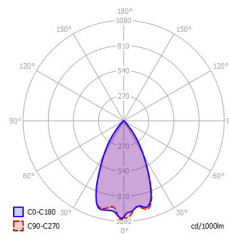

### Polar intensity diagram

Medium 35°

Wide 55°

Ovale

Flood 75°

45°

51°

55°

75°

oval 60°+20°

**Figure 1: 2700K Thrive TM-30 Graphs**

**Figure 2: 3000K Thrive TM-30 Graphs**

**Figure 3: 3500K Thrive TM-30 Graphs**

**Figure 4: 4000K Thrive TM-30 Graphs**

**Figure 5: 5000K Thrive TM-30 Graphs**