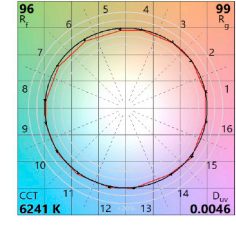

### Polar intensity diagram

Medium 35°

Wide 55°

Ovale

Flood 75°

45°

51°

55°

75°

oval 60°+20°

**Figure 1: 2700K Thrive TM-30 Graphs**

**Figure 2: 3000K Thrive TM-30 Graphs**

**Figure 3: 3500K Thrive TM-30 Graphs**

**Figure 4: 4000K Thrive TM-30 Graphs**

**Figure 5: 5000K Thrive TM-30 Graphs**

**Figure 6: 5700K Thrive TM30 Graphs**

**Figure 7: 6500K Thrive TM-30 Graphs**