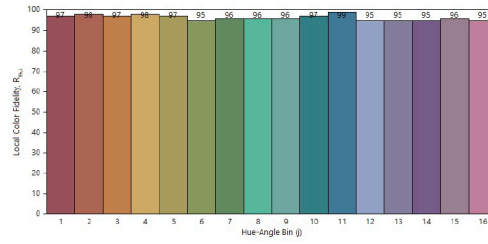

### Polar intensity diagram

Medium 35°

Wide 55°

Ovale

Flood 75°

45°

51°

55°

75°

oval 60°+20°

**Figure 1: 2700K Thrive TM-30 Graphs**

**Figure 2: 3000K Thrive TM-30 Graphs**

**Figure 3: 3500K Thrive TM-30 Graphs**

**Figure 4: 4000K Thrive TM-30 Graphs**

**Figure 5: 5000K Thrive TM-30 Graphs**