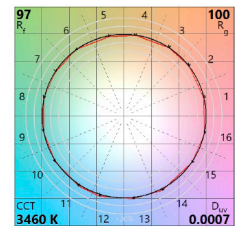

### Polar intensity diagram

Medium 35°

Wide 55°

Ovale

Flood 75°

45°

51°

55°

75°

oval 60°+20°

**Figure 1: 2700K Thrive TM-30 Graphs**

**Figure 2: 3000K Thrive TM-30 Graphs**

**Figure 3: 3500K Thrive TM-30 Graphs**

**Figure 4: 4000K Thrive TM-30 Graphs**

**Figure 5: 5000K Thrive TM-30 Graphs**