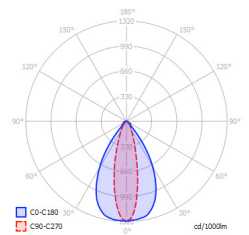

### Polar intensity diagram

Medium 35°

Wide 55°

Ovale

Flood 75°

45°

51°

55°

75°

oval 60°+20°

**Figure 1: 2700K Thrive TM-30 Graphs**

**Figure 2: 3000K Thrive TM-30 Graphs**

**Figure 3: 3500K Thrive TM-30 Graphs**

**Figure 4: 4000K Thrive TM-30 Graphs**

**Figure 5: 5000K Thrive TM-30 Graphs**