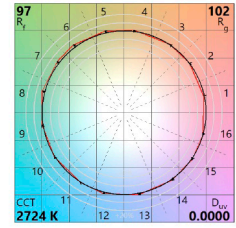

### Polar intensity diagram

Medium 35°

Wide 55°

Ovale

Flood 75°

45°

51°

55°

75°

oval 60°+20°

**Figure 1: 2700K Thrive TM-30 Graphs**

**Figure 2: 3000K Thrive TM-30 Graphs**

**Figure 3: 3500K Thrive TM-30 Graphs**

**Figure 4: 4000K Thrive TM-30 Graphs**

**Figure 5: 5000K Thrive TM-30 Graphs**