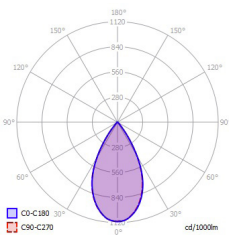

### Polar intensity diagram

Medium 35°

Wide 55°

Ovale

Flood 75°

45°

51°

55°

75°

oval 60°+20°

**Figure 1: 2700K Thrive TM-30 Graphs**

**Figure 2: 3000K Thrive TM-30 Graphs**

**Figure 3: 3500K Thrive TM-30 Graphs**

**Figure 4: 4000K Thrive TM-30 Graphs**

**Figure 5: 5000K Thrive TM-30 Graphs**