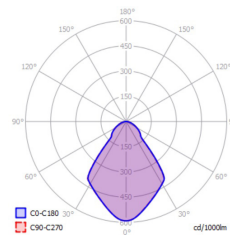

### Polar intensity diagram

Medium 35°

Wide 55°

Ovale

Flood 75°

45°

51°

55°

75°

oval 60°+20°

**Figure 1: 2700K Thrive TM-30 Graphs**

**Figure 2: 3000K Thrive TM-30 Graphs**

**Figure 3: 3500K Thrive TM-30 Graphs**

**Figure 4: 4000K Thrive TM-30 Graphs**

**Figure 5: 5000K Thrive TM-30 Graphs**