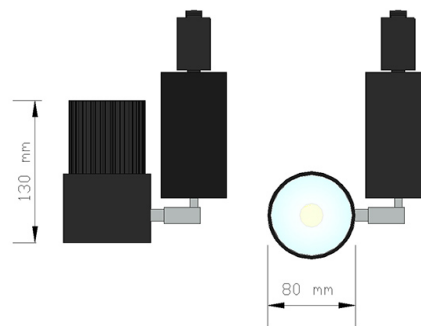

LED TRACK LIGHT

BONO Series

Techlumen BONO LED Track Lights combine design, high quality and high efficacy reaching 184 lm/W.

BONO LED Track light is produced in a range of power from 9W to 36W, CRI levels that reach 97, and CCT from 2700K to 6500K. It is dimmable.

It's core is Bridgelux's COB LED chips V & Vero series. It has 5 years warranty and Lumen Maintenance Index L80 > 70000h.

Dimensions

DALI
0-10V
Em 3h
BLUE TOOTH
DIM to WARM
TUNABLE CCT

Pros

- Low working temperature
- It produces little heat compared to other types of lighting
- Requires no maintenance
- Long life - 5 years warranty
- Easy installation
- High reliability
- Excellent performance with low power consumption
- High brightness
- High color rendering up to 97 CRI
- Instant start - immediate termination
- It does not emit UV or IR radiation
- Does not contain mercury
- Resistance to shock and vibration

Applications

- Stores
- Exhibitions
- Offices
- Art Gallery
- Restaurants
- Bars