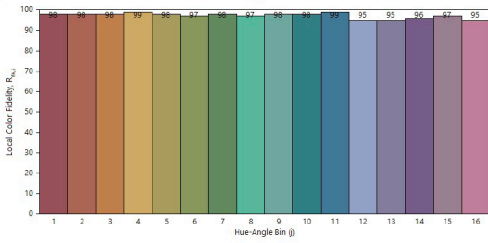

### Polar intensity diagram

Medium 35°

Wide 55°

Ovale

Flood 75°

45°

51°

55°

75°

oval 60°+20°

**Figure 1: 2700K Thrive TM-30 Graphs**

**Figure 2: 3000K Thrive TM-30 Graphs**

**Figure 3: 3500K Thrive TM-30 Graphs**

**Figure 4: 4000K Thrive TM-30 Graphs**

**Figure 5: 5000K Thrive TM-30 Graphs**

**Figure 6: 5700K Thrive TM30 Graphs**

**Figure 7: 6500K Thrive TM-30 Graphs**