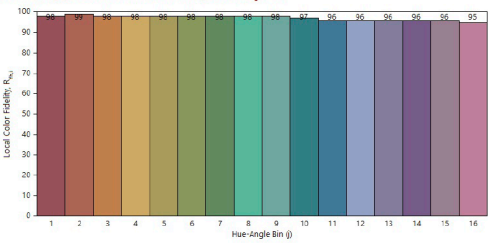

### Polar intensity diagram

Medium 35°

Wide 55°

Ovale

Flood 75°

45°

51°

55°

75°

oval 60°+20°

**Figure 1: 2700K Thrive TM-30 Graphs**

**Figure 2: 3000K Thrive TM-30 Graphs**

**Figure 3: 3500K Thrive TM-30 Graphs**

**Figure 4: 4000K Thrive TM-30 Graphs**

**Figure 5: 5000K Thrive TM-30 Graphs**

**Figure 6: 5700K Thrive TM30 Graphs**

**Figure 7: 6500K Thrive TM-30 Graphs**