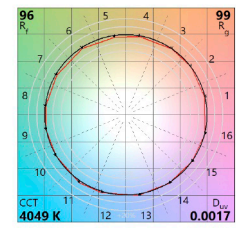

### Polar intensity diagram

Medium 35°

Wide 55°

Ovale

Flood 75°

45°

51°

55°

75°

oval 60°+20°

**Figure 1: 2700K Thrive TM-30 Graphs**

**Figure 2: 3000K Thrive TM-30 Graphs**

**Figure 3: 3500K Thrive TM-30 Graphs**

**Figure 4: 4000K Thrive TM-30 Graphs**

**Figure 5: 5000K Thrive TM-30 Graphs**