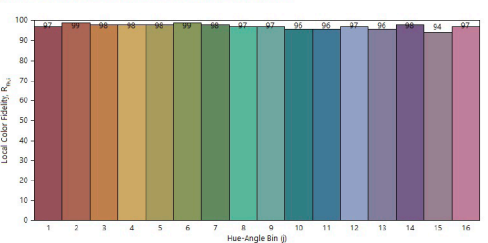

### Polar intensity diagram

Medium 35°

Wide 55°

Ovale

Flood 75°

45°

51°

55°

75°

oval 60°+20°

**Figure 1: 2700K Thrive TM-30 Graphs**

**Figure 2: 3000K Thrive TM-30 Graphs**

**Figure 3: 3500K Thrive TM-30 Graphs**

**Figure 4: 4000K Thrive TM-30 Graphs**

**Figure 5: 5000K Thrive TM-30 Graphs**

**Figure 6: 5700K Thrive TM30 Graphs**

**Figure 7: 6500K Thrive TM-30 Graphs**