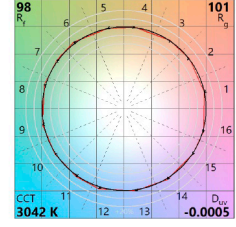

### Polar intensity diagram

Medium 35°

Wide 55°

Ovale

Flood 75°

45°

51°

55°

75°

oval 60°+20°

**Figure 1: 2700K Thrive TM-30 Graphs**

**Figure 2: 3000K Thrive TM-30 Graphs**

**Figure 3: 3500K Thrive TM-30 Graphs**

**Figure 4: 4000K Thrive TM-30 Graphs**

**Figure 5: 5000K Thrive TM-30 Graphs**

**Figure 6: 5700K Thrive TM30 Graphs**

**Figure 7: 6500K Thrive TM-30 Graphs**